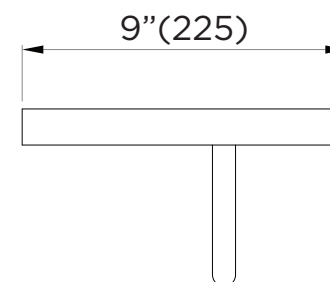

# BATHROOM TOWEL RACK

24"

FRONT VIEW

SIDE VIEW

*ATTENTION! Dimensions may vary by up to 3/8". It is highly recommended to pull all dimensions of actual model for installation and measuring purposes.*

**MODEL# AC1TR24**