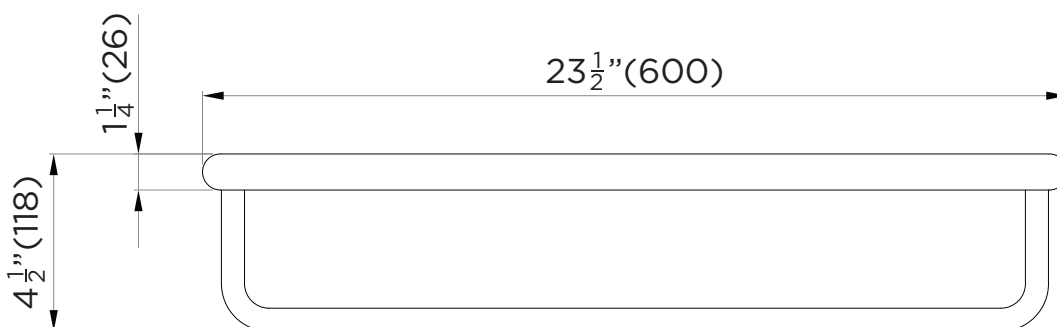

# BATHROOM TOWEL RACK

24"

FRONT VIEW

SIDE VIEW

*ATTENTION! Dimensions may vary by up to 3/8". It is highly recommended to pull all dimensions of actual model for installation and measuring purposes.*

**MODEL# AC1TR24**